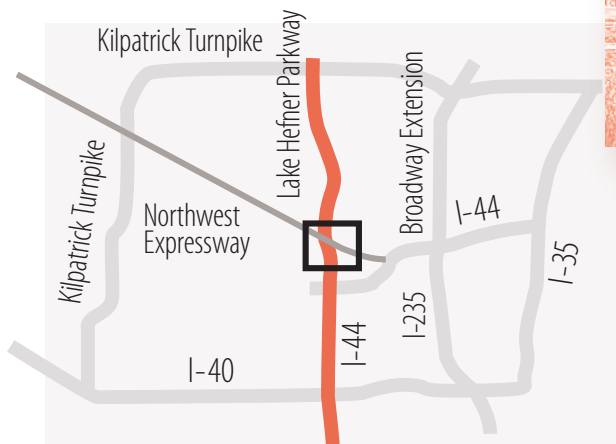

Hearts for Hearing

3525 N.W. 56th Street
Building A, Suite 150
(405) 548-4300
Fax (405) 548-4350

From NORTH

- Take Lake Hefner Parkway South
- Exit at Northwest Expressway
- Turn RIGHT (WEST) onto Northwest Expressway
- Turn LEFT (SOUTH) onto Portland Avenue
- Turn LEFT (EAST) onto N.W. 56th St.
- Turn LEFT (NORTH) just past the "ONE CORPORATE PLAZA" sign

From SOUTH

- Take Lake Hefner Parkway North
- Exit at N.W. 50th Street
- Go straight (NORTH) on N. Grand Blvd. (frontage road)
- Turn LEFT (WEST) onto N.W. 56th St.
- Turn RIGHT (NORTH) before the "ONE CORPORATE PLAZA" sign

Hearts for Hearing offices are located on the WEST side of Building A in Suite 150.

- Designated and handicap parking is available in the parking lot on the WEST.
- Directional signs to our entrance are posted from the parking area.
- Building A is a "U"-shaped building with our entrance located halfway down the INSIDE NORTH wall of the "U".