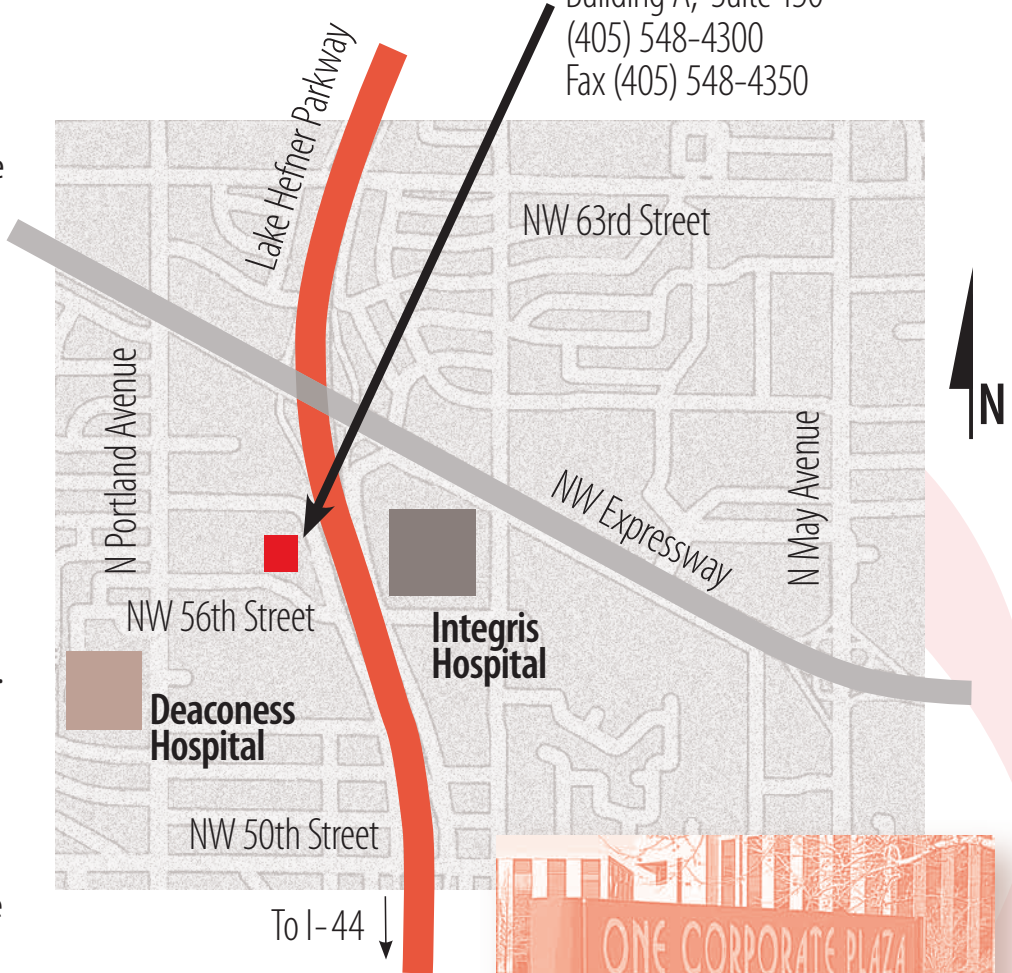

Hearts for Hearing

3525 N.W. 56th Street
Building A, Suite 150
(405) 548-4300
Fax (405) 548-4350

From NORTH

- Take Lake Hefner Parkway South
- Exit at Northwest Expressway
- Turn RIGHT (WEST) onto Northwest Expressway
- Turn LEFT (SOUTH) onto Portland Avenue
- Turn LEFT (EAST) onto N.W. 56th St.
- Turn LEFT (NORTH) just past the "ONE CORPORATE PLAZA" sign

From SOUTH

- Take Lake Hefner Parkway North
- Exit at N.W. 50th Street
- Go straight (NORTH) on N. Grand Blvd. (frontage road)
- Turn LEFT (WEST) onto N.W. 56th St.
- Turn RIGHT (NORTH) before the "ONE CORPORATE PLAZA" sign

Hearts for Hearing offices are located on the WEST side of Building A in Suite 150.

- Designated and handicap parking is available in the parking lot on the WEST.
- Directional signs to our entrance are posted from the parking area.
- Building A is a "U"-shaped building with our entrance located halfway down the INSIDE NORTH wall of the "U".